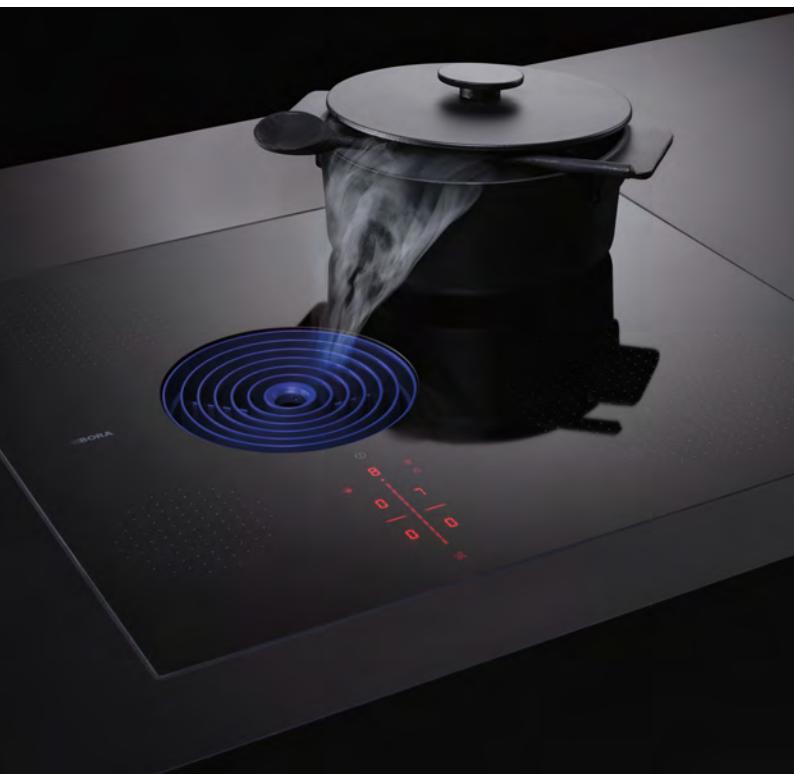

 BORA

BORA S Pure

BORA S Pure highlights

Minimalist design

Thanks to the flush-integrated cooktop and extractor as well as the minimalist design, the BORA S Pure integrates seamlessly into any contemporary kitchen.

Integrated drip tray

If anything is spilt during cooking, the integrated drip tray safely catches both solids and liquids.

eSwap – easy filter change

In recirculation mode, odours are neutralised by a highly efficient activated charcoal filter. To make changing the filter easier, it can be accessed from the top through the air inlet opening, without removing drawers or plinth panels.

PUEDL

BORA Pure
air inlet
nozzle
light grey

PUEDB

BORA Pure
air inlet
nozzle
blue

PUEDO

BORA Pure
air inlet
nozzle
orange

PUEDJ

BORA Pure
air inlet
nozzle
jade green

PUEDS

BORA Pure
air inlet
nozzle
sun yellow

A surprising number of options.

With its compact dimensions, the BORA S Pure cooktop fits into even the smallest of kitchens, solving all of your space dilemmas. The BORA S Pure's integrated and automatically controlled extractor fully draws away vapours and odours while cooking. The unique asymmetric arrangement of the extractor opening makes it possible to cook on four cooking zones of different sizes. With this extraordinary and modern appearance, the BORA S Pure further refines any kitchen design. The touch slider makes all operating functions easily accessible at the touch of a finger – and with its quiet fan, the extractor is barely audible even on high power.