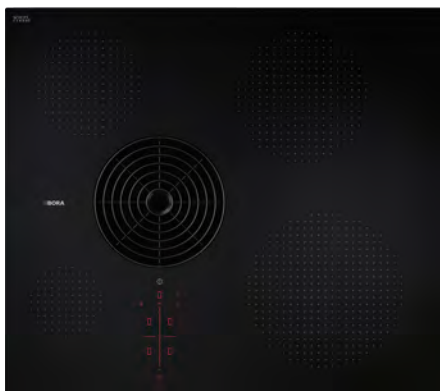

Cooktop

PURSA / PURSU 580 x 515 mm

BORA S Pure induction cooktop with integrated cooktop
extractor – exhaust air / recirculation

Air inlet nozzles

PUED

BORA Pure
air inlet
nozzle
black

PUEDG

BORA Pure
air inlet
nozzle
greige

PUEDR

BORA Pure
air inlet
nozzle
red

PUEDL

BORA Pure
air inlet
nozzle
light grey

PUEDB

BORA Pure
air inlet
nozzle
blue

PUEDO

BORA Pure
air inlet
nozzle
orange

PUEDJ

BORA Pure
air inlet
nozzle
jade green

PUEDS

BORA Pure
air inlet
nozzle
sun yellow